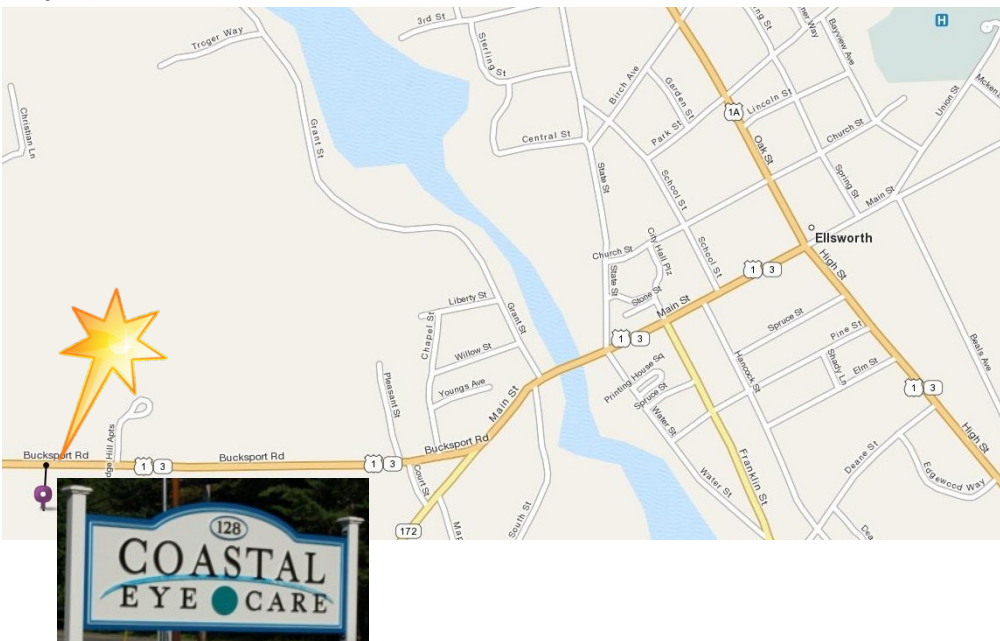

128 Bucksport Road
 Ellsworth, Maine, 04605
 207-667-6300
<http://www.coastaleyecare.net>

Lawrence Piazza, MD
 Isaac J. Rudloe, MD
 Catherine Meyerle, MD

DRIVING DIRECTIONS

From the North: (Aroostook, Somerset, Piscataquis, & Penobscot Counties)

Take I-95 South (Bangor.)
 Merge onto I-395 East/Exit 182A (US-1A/Bangor/Brewer/ME-9.)
 Take Exit 6A (Coastal Route/US-1/Ellsworth/Bar Harbor.)
 Turn Right onto Main Street/US-1/ME-3. Go over the bridge and stay in the right lane. 128 Bucksport Road/Coastal Eye Care is on the Left at the top of the hill where the lanes merge. *(If you reach Christian Ridge Rd on the right, you've gone too far.)*

From the South/West:(York, Cumberland, Oxford, Androscoggin, Franklin, Kennebec, Lincoln, Knox, & Waldo Counties)

Take I-95 North (Portland/Augusta/Waterville/Bangor.)
 Merge onto I-395 East/Exit 182A (US-1A/Bangor/Brewer/ME-9.)
 Take Exit 6A (Coastal Route/US-1/Ellsworth/Bar Harbor.)
 Turn Right onto Main Street/US-1/ME-3. Go over the bridge and stay in the right lane. 128 Bucksport Road/Coastal Eye Care is on the Left at the top of the hill where the lanes merge. *(If you reach Christian Ridge Rd on the right, you've gone too far.)*

From the East (Washington County):

Take US-1/US-1A to Ellsworth.
 Turn Left onto Main Street/US-1/ME-3. Go over the bridge and stay in the right lane. 128 Bucksport Road/Coastal Eye Care is on the Left at the top of the hill where the lanes merge. *(If you reach Christian Ridge Rd on the right, you've gone too far.)*